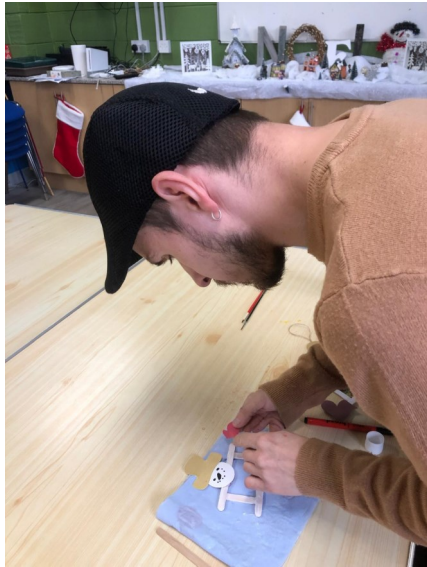

NOW IT'S TIME TO START GETTING INTO THE FESTIVE SPIRIT

A LITTLE QUIZ TO GET YOU IN THE FESTIVE SPIRIT

1. What colour is Santa Claus's suit?
2. Which country is credited with starting the tradition of putting up a Christmas tree?
3. Which reindeer has a shiny red nose?
4. What is the dog called in the film, *How the Grinch stole Christmas*?
5. In which modern-day country was Saint Nicholas born?
6. What drink is known as *milk's favourite cookie*?
7. What is gift is given on the 5th day in the song *The Twelve Days of Christmas*?
8. What fruit is traditionally placed in a Christmas stocking?
9. What type of tree is traditionally decorated at Christmas?
10. Name the song written by Irving Berlin and performed by Bing Crosby
11. Which Christmas film features a boy named Kevin who is left home and alone?
12. Which reindeer's name starts with the letter **B**?
13. What is traditionally placed on the top of a Christmas tree?
14. What decoration is round and often hung on doors at Christmas?
15. In *A Christmas Carol*, who is visited by three ghosts on Christmas Eve?
16. What is the name of the snowman who comes to life in the classic Christmas song?
17. What Christmas food is made with dried fruits and served as a cake?
18. What star sign are you if your Birthday is on 25th December?
19. What the traditional colours of Christmas?
20. Where does the Royal Family traditionally celebrate Christmas?