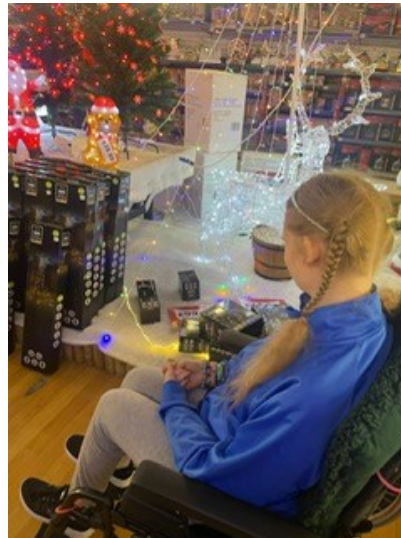

Prepare to be surrounded by the magic and wonder of the Christmas season!

So get ready for your train ride to the North Pole, enjoying a lovely mug of hot chocolate and a cookie. This promises to be a magical journey where you will be entertained by the Chefs and The Conductor onboard.

NOW IT'S TIME TO START GETTING INTO THE FESTIVE SPIRIT

A LITTLE QUIZ TO GET YOU IN THE FESTIVE SPIRIT

1. What colour is Santa Claus's suit?
2. Which country is credited with starting the tradition of putting up a Christmas tree?
3. Which reindeer has a shiny red nose?
4. What is the dog called in the film, *How the Grinch stole Christmas*?
5. In which modern-day country was Saint Nicholas born?
6. What drink is known as *milk's favourite cookie*?
7. What is gift is given on the 5th day in the song *The Twelve Days of Christmas*?
8. What fruit is traditionally placed in a Christmas stocking?
9. What type of tree is traditionally decorated at Christmas?
10. Name the song written by Irving Berlin and performed by Bing Crosby
11. Which Christmas film features a boy named Kevin who is left home and alone?
12. Which reindeer's name starts with the letter **B**?
13. What is traditionally placed on the top of a Christmas tree?
14. What decoration is round and often hung on doors at Christmas?
15. In *A Christmas Carol*, who is visited by three ghosts on Christmas Eve?
16. What is the name of the snowman who comes to life in the classic Christmas song?
17. What Christmas food is made with dried fruits and served as a cake?
18. What star sign are you if your Birthday is on 25th December?
19. What the traditional colours of Christmas?
20. Where does the Royal Family traditionally celebrate Christmas?